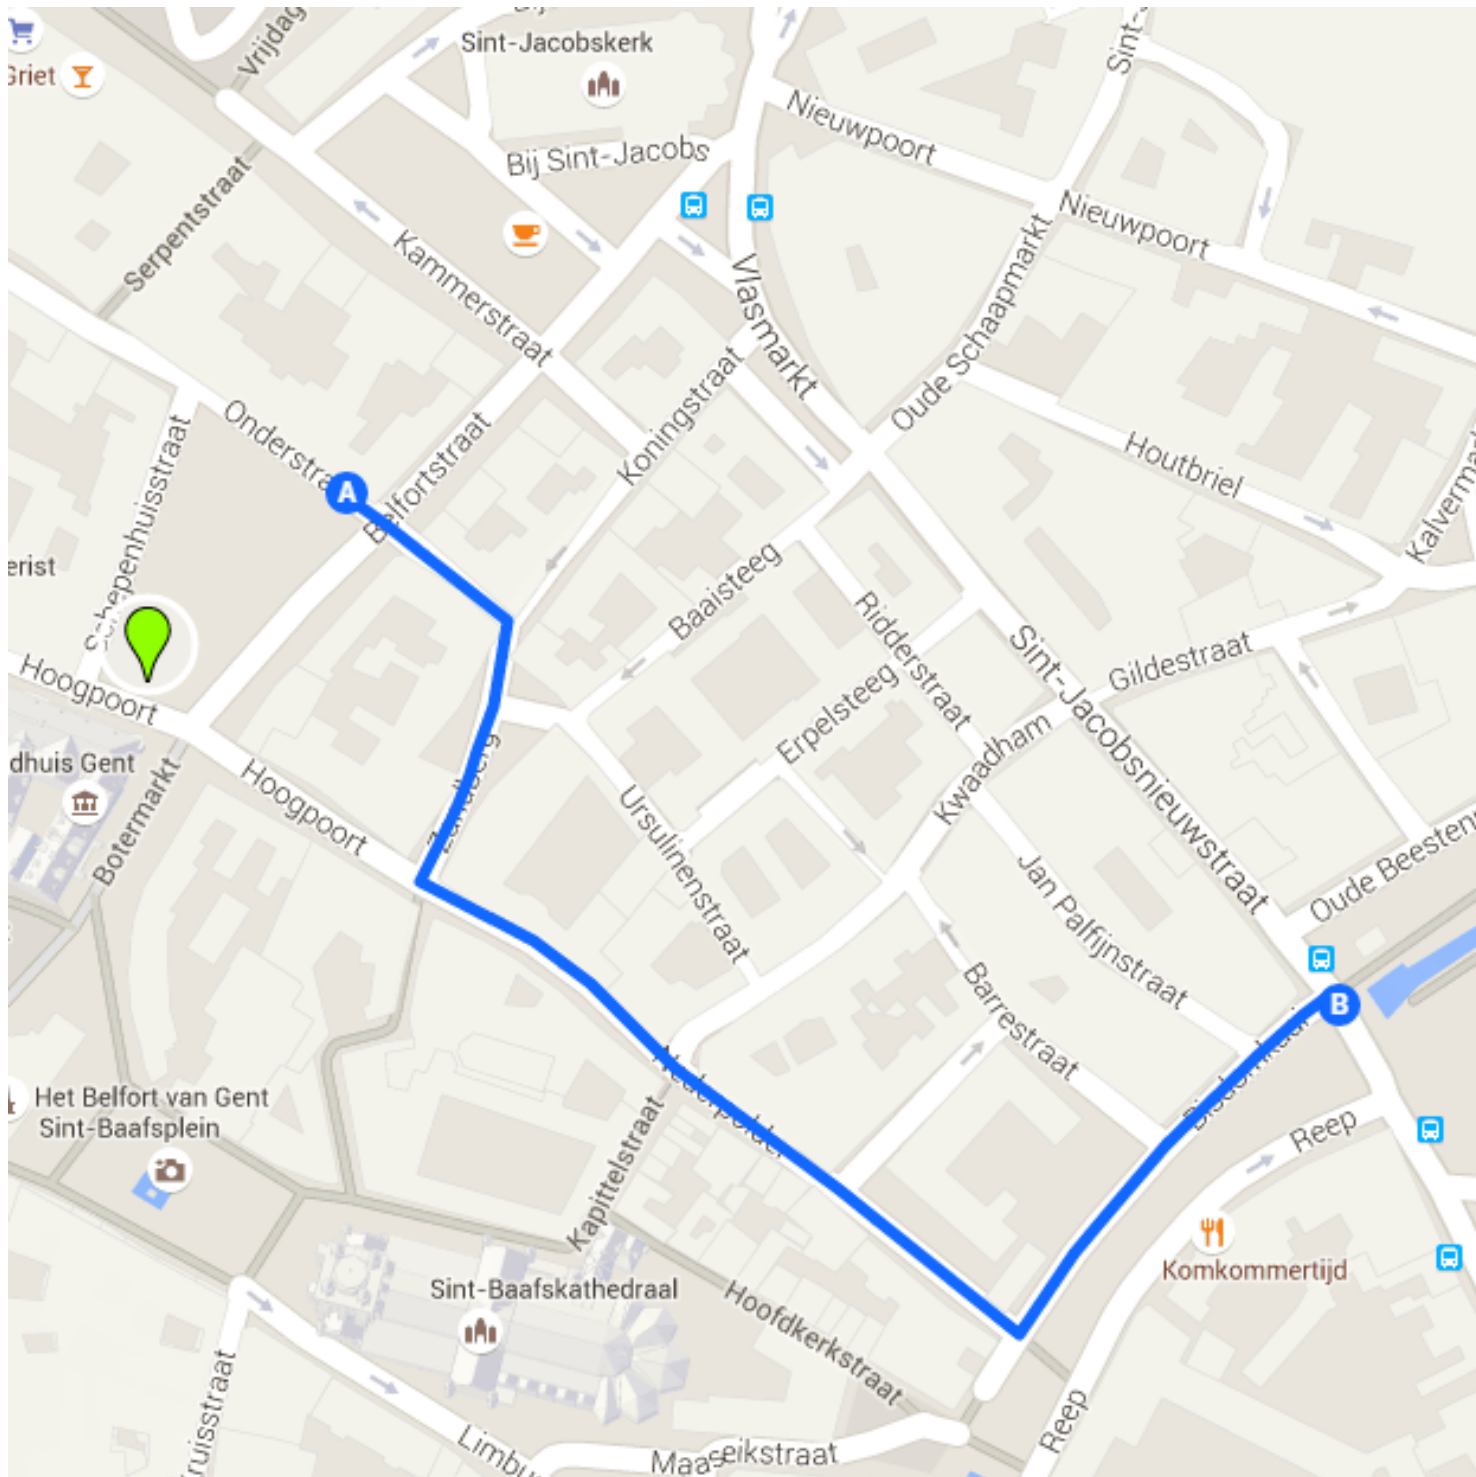

**Driving towards NH Gent Belfort Parking:**

From Vlasmarkt → Turn into Koningstraat → Turn right into Onderstraat → Entrance of the NH Gent Belfort Parking

**Exit from the NH Gent Belfort:**

Exit NH Gent Belfort parking → Turn right into Onderstraat → Turn right into Koningstraat → Cross the square on Zandberg → Turn left into Nederpolder → Turn left into Bisdomkaai → As of Sint-Jacobsnieuwstraat you continue the route to your destination